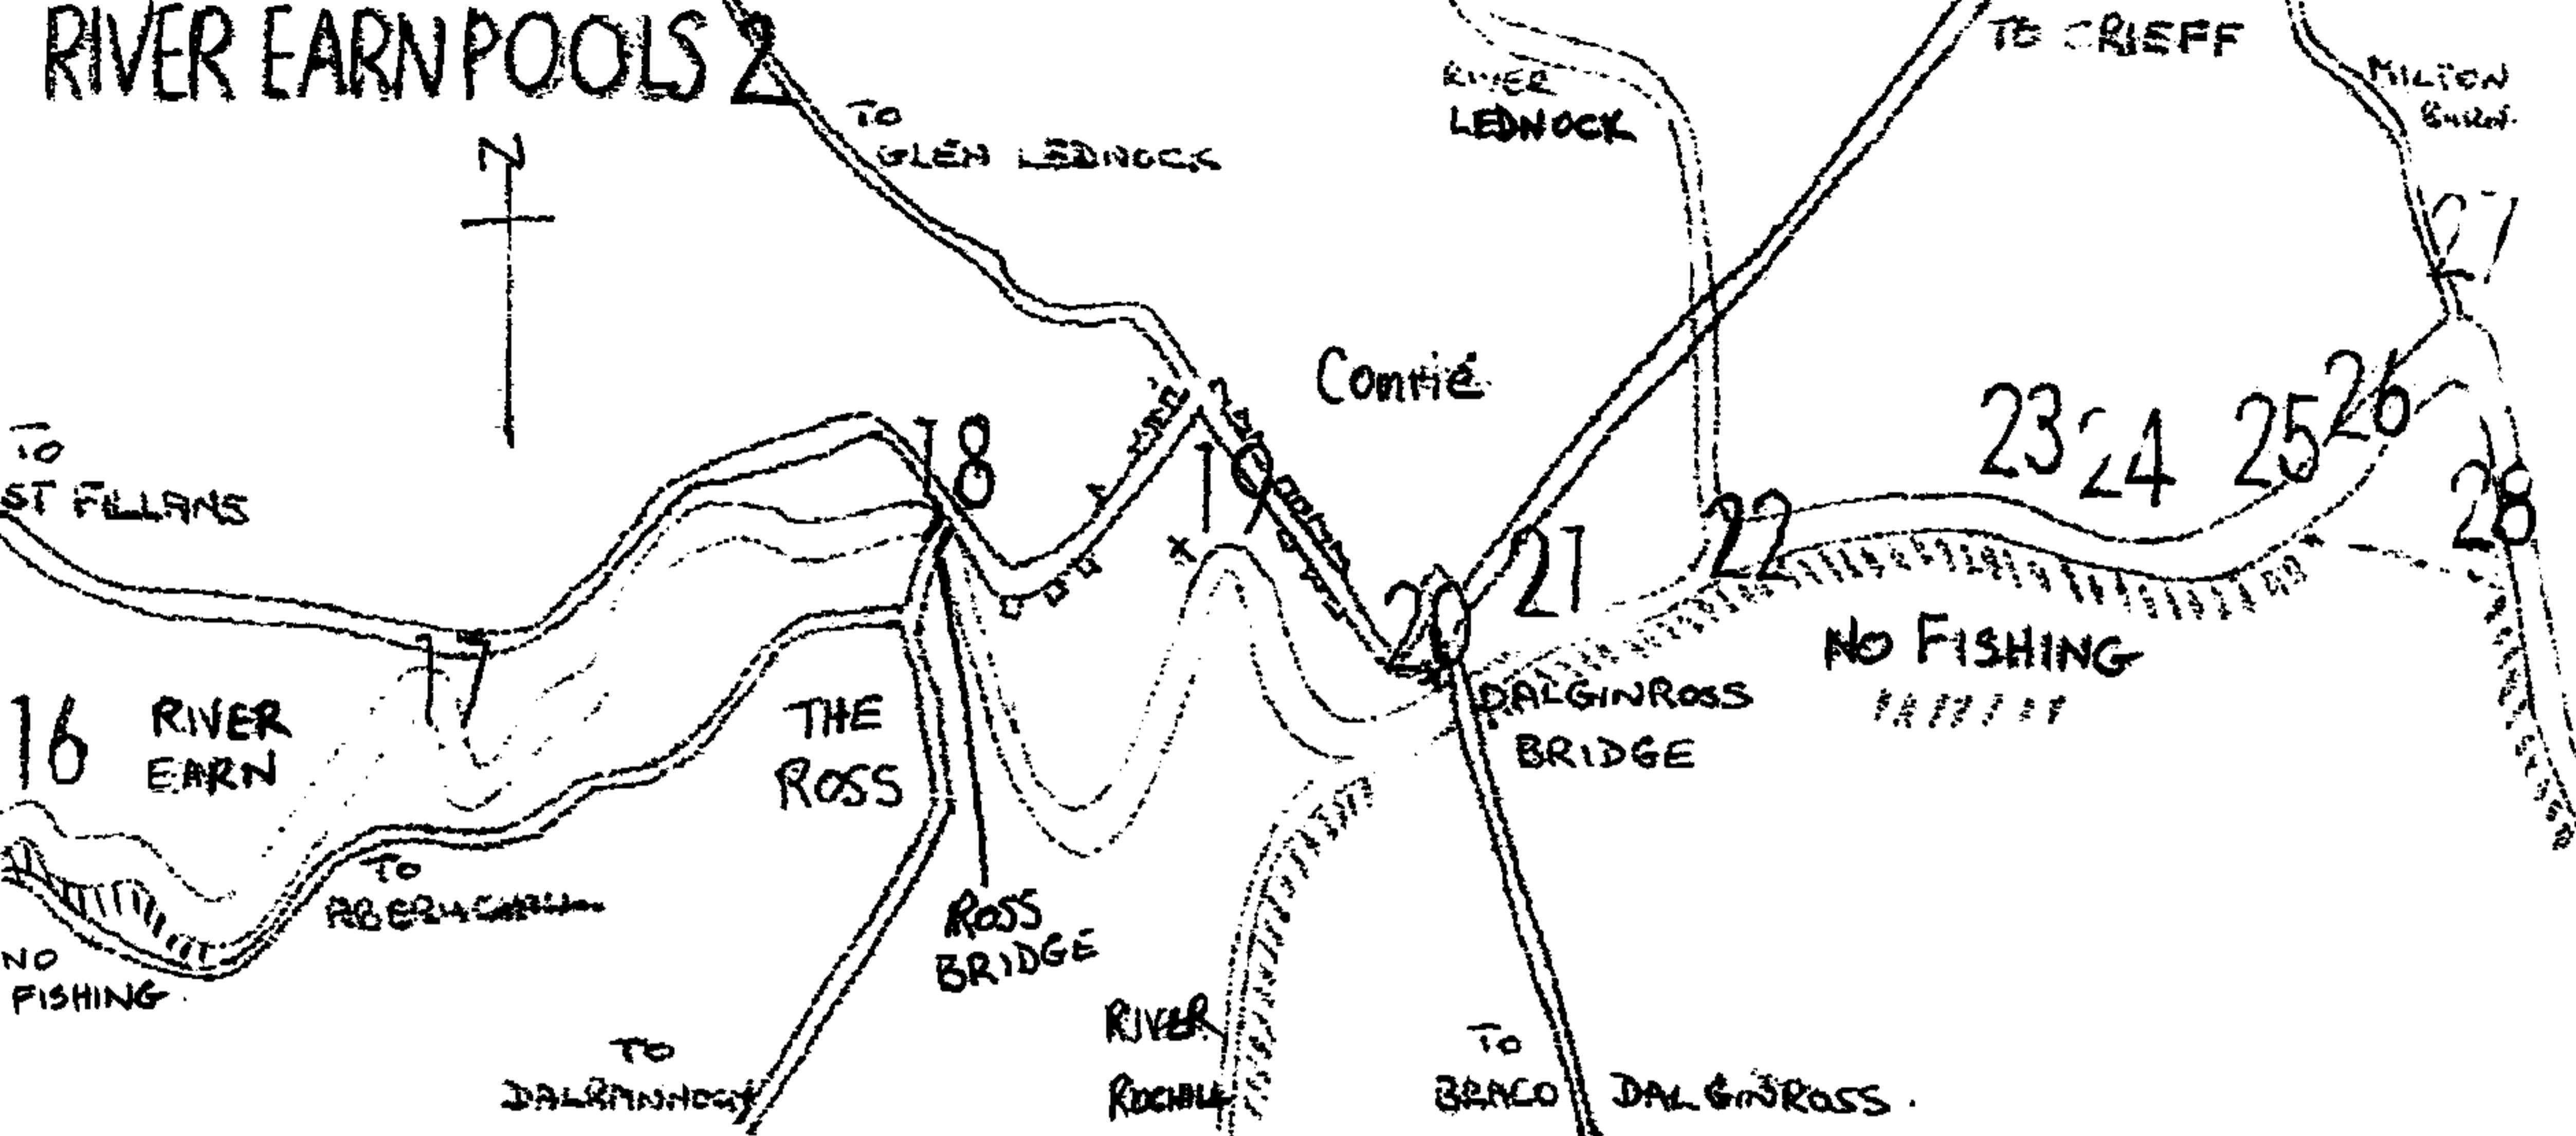

# RIVER EARN POOLS

- 16. ROSS MILL
- 17. GOAT'S BEND
- 18. ROSS BRIDGE
- 19. BROWN CHURCH
- 20. WHITE CHURCH
- 21. DALGINROSS BRIDGE
- 22. GAS WORKS POOL.

- 23. PONY PARK
- 24. BLACK ROCKS
- 25. BIG ARC
- 26. LITTLE ARC
- 27. MILTON POOL
- 28. SPRINGBOARD

THE WEST BANK OF THE RIVER RUCHILL FROM THE LINN a' HULLOCH TO THE JUNCTION WITH THE EARN MAY ALSO BE FISHED.